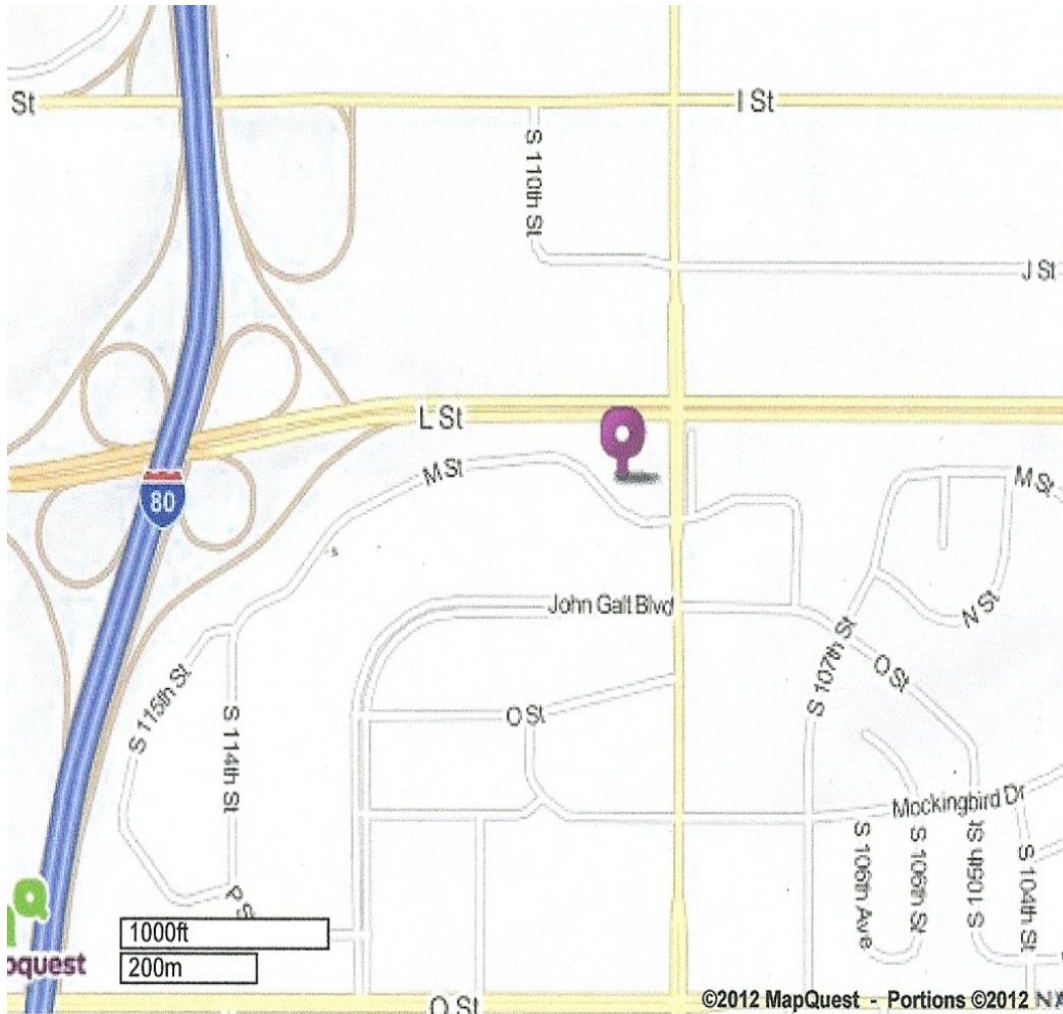

MapQuest, Inc. Use of directions and maps is subject to the MapQuest Terms of Use. We make no guarantee of the accuracy or route usability. You assume all risk of use. [View Terms of Use](#)

Driving directions to Kelly Inn, Omaha:
From I-80, take exit **445** for **L St East**.
Turn right at the first traffic light, onto **S 108th St**.
Kelly Inn will be on the right.